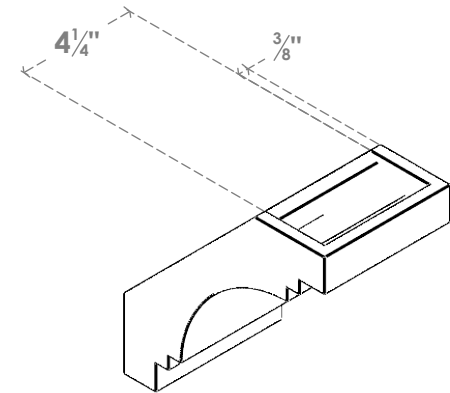

ITEM NUMBER: BRCPO050X08000X08000PEC

5"W X 8"D X 8"H PESCADERO ARCHITECTURAL GRADE PVC OPEN BRACE

SIDE PROFILE

FRONT PROFILE

ISOMETRIC

EKENA MILLWORK
2300 WEST MAIN ST.
CLARKSVILLE, TX 75426
TOLL FREE: 866-607-0453
WWW.EKENAMILLWORK.COM