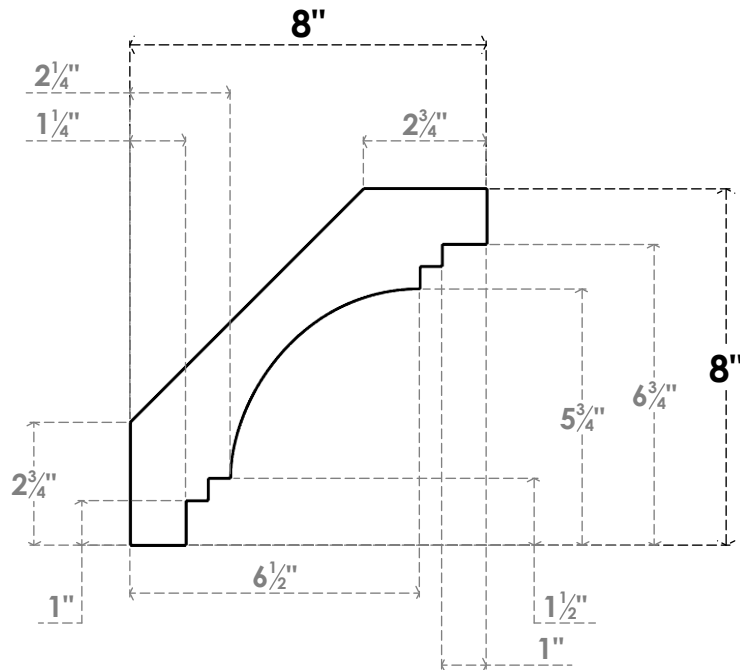

ITEM NUMBER: BRCPO050X08000X08000PEC

5"W X 8"D X 8"H PESCADERO ARCHITECTURAL GRADE PVC OPEN BRACE

SIDE PROFILE

FRONT PROFILE

ISOMETRIC

EKENA MILLWORK
2300 WEST MAIN ST.
CLARKSVILLE, TX 75426
TOLL FREE: 866-607-0453
WWW.EKENAMILLWORK.COM