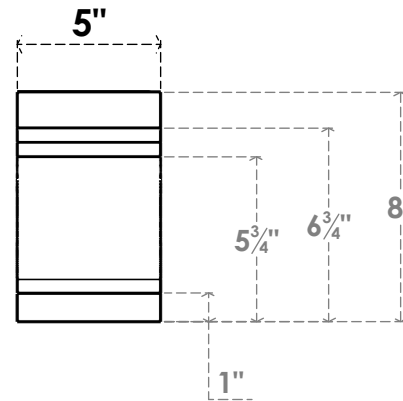

ITEM NUMBER: BRCPO050X08000X08000PEC

5"W X 8"D X 8"H PESCADERO ARCHITECTURAL GRADE PVC OPEN BRACE

SIDE PROFILE

FRONT PROFILE

ISOMETRIC

EKENA MILLWORK
2300 WEST MAIN ST.
CLARKSVILLE, TX 75426
TOLL FREE: 866-607-0453
WWW.EKENAMILLWORK.COM

NOTES

1. INSTALLATION TO BE COMPLETED IN ACCORDANCE WITH MANUFACTURER'S SPECIFICATIONS.
2. DRAWING MAY NOT BE TO SCALE
3. THIS DRAWING IS INTENDED FOR DESIGN AND PLANNING PURPOSES ONLY.
4. ALL INFORMATION CONTAINED HEREIN WAS CURRENT AT THE TIME OF DEVELOPMENT BUT MUST BE REVIEWED AND APPROVED BY THE PRODUCT MANUFACTURER TO BE CONSIDERED ACCURATE.
5. ARCHITECTURAL GRADE PVC PRODUCTS ARE MADE FROM EXPANDED CELLULAR PVC AND COME NATURALLY WHITE BUT MAY BE PAINTED